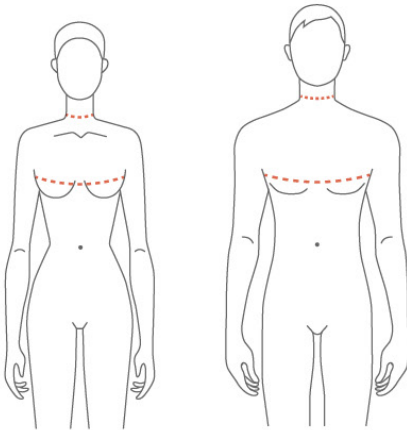

PRO RTX HIGH VISIBILITY PRO RTX SIZE GUIDES

MENS/UNISEX

	XS	S	M	L
To fit Chest (cm)	81-86	86-91	91-97	97-102
To fit Chest (inch)	33-34	35-37	38-40	41-43
To fit Waist (cm)	-	76	81	86
To fit Waist (inch)	-	30	32	34
	XL	2XL	3XL	4XL
To fit Chest (cm)	102-112	112-122	122-132	132-142
To fit Chest (inch)	44-47	48-50	51-53	54-56
To fit Waist (cm)	91	96	101	106
To fit Waist (inch)	36	38	40	42
	5XL	6XL	7XL	8XL
To fit Chest (cm)	142-147	147-152	152-157	157-183
To fit Chest (inch)	58-60	61-63	64-68	70-76
To fit Waist (cm)	-	-	-	-
To fit Waist (inch)	-	-	-	-

LADIES

	8	10	12	14
	XS	S	M	L
To fit Chest (cm)	76-81	81-86	86-97	97-107
To fit Chest (inch)	30-32	32-34	34-38	38-42
	16	18 2XL	20	22 4XL
	XL		3XL	
To fit Chest (cm)	107-112	112-122	122-127	127-132
To fit Chest (inch)	42-44	44-48	48-50	50-52

Every body is unique in shape and size, so knowing how to measure yourself correctly is key to finding the perfect-fitting shirt.

1. Collar

Place the tape measure around the base of your neck where your collar would naturally sit. To ensure a comfortable fit, place two fingers between your neck and the tape, and then round up to the nearest inch or centimetre to get your measurement.

2. Chest/bust

Place the tape measure over the widest part of your chest/bust under your arms and around the back. Make sure the tape is level and snug, but comfortable. Round up to the nearest inch or centimetre to get your measurement.